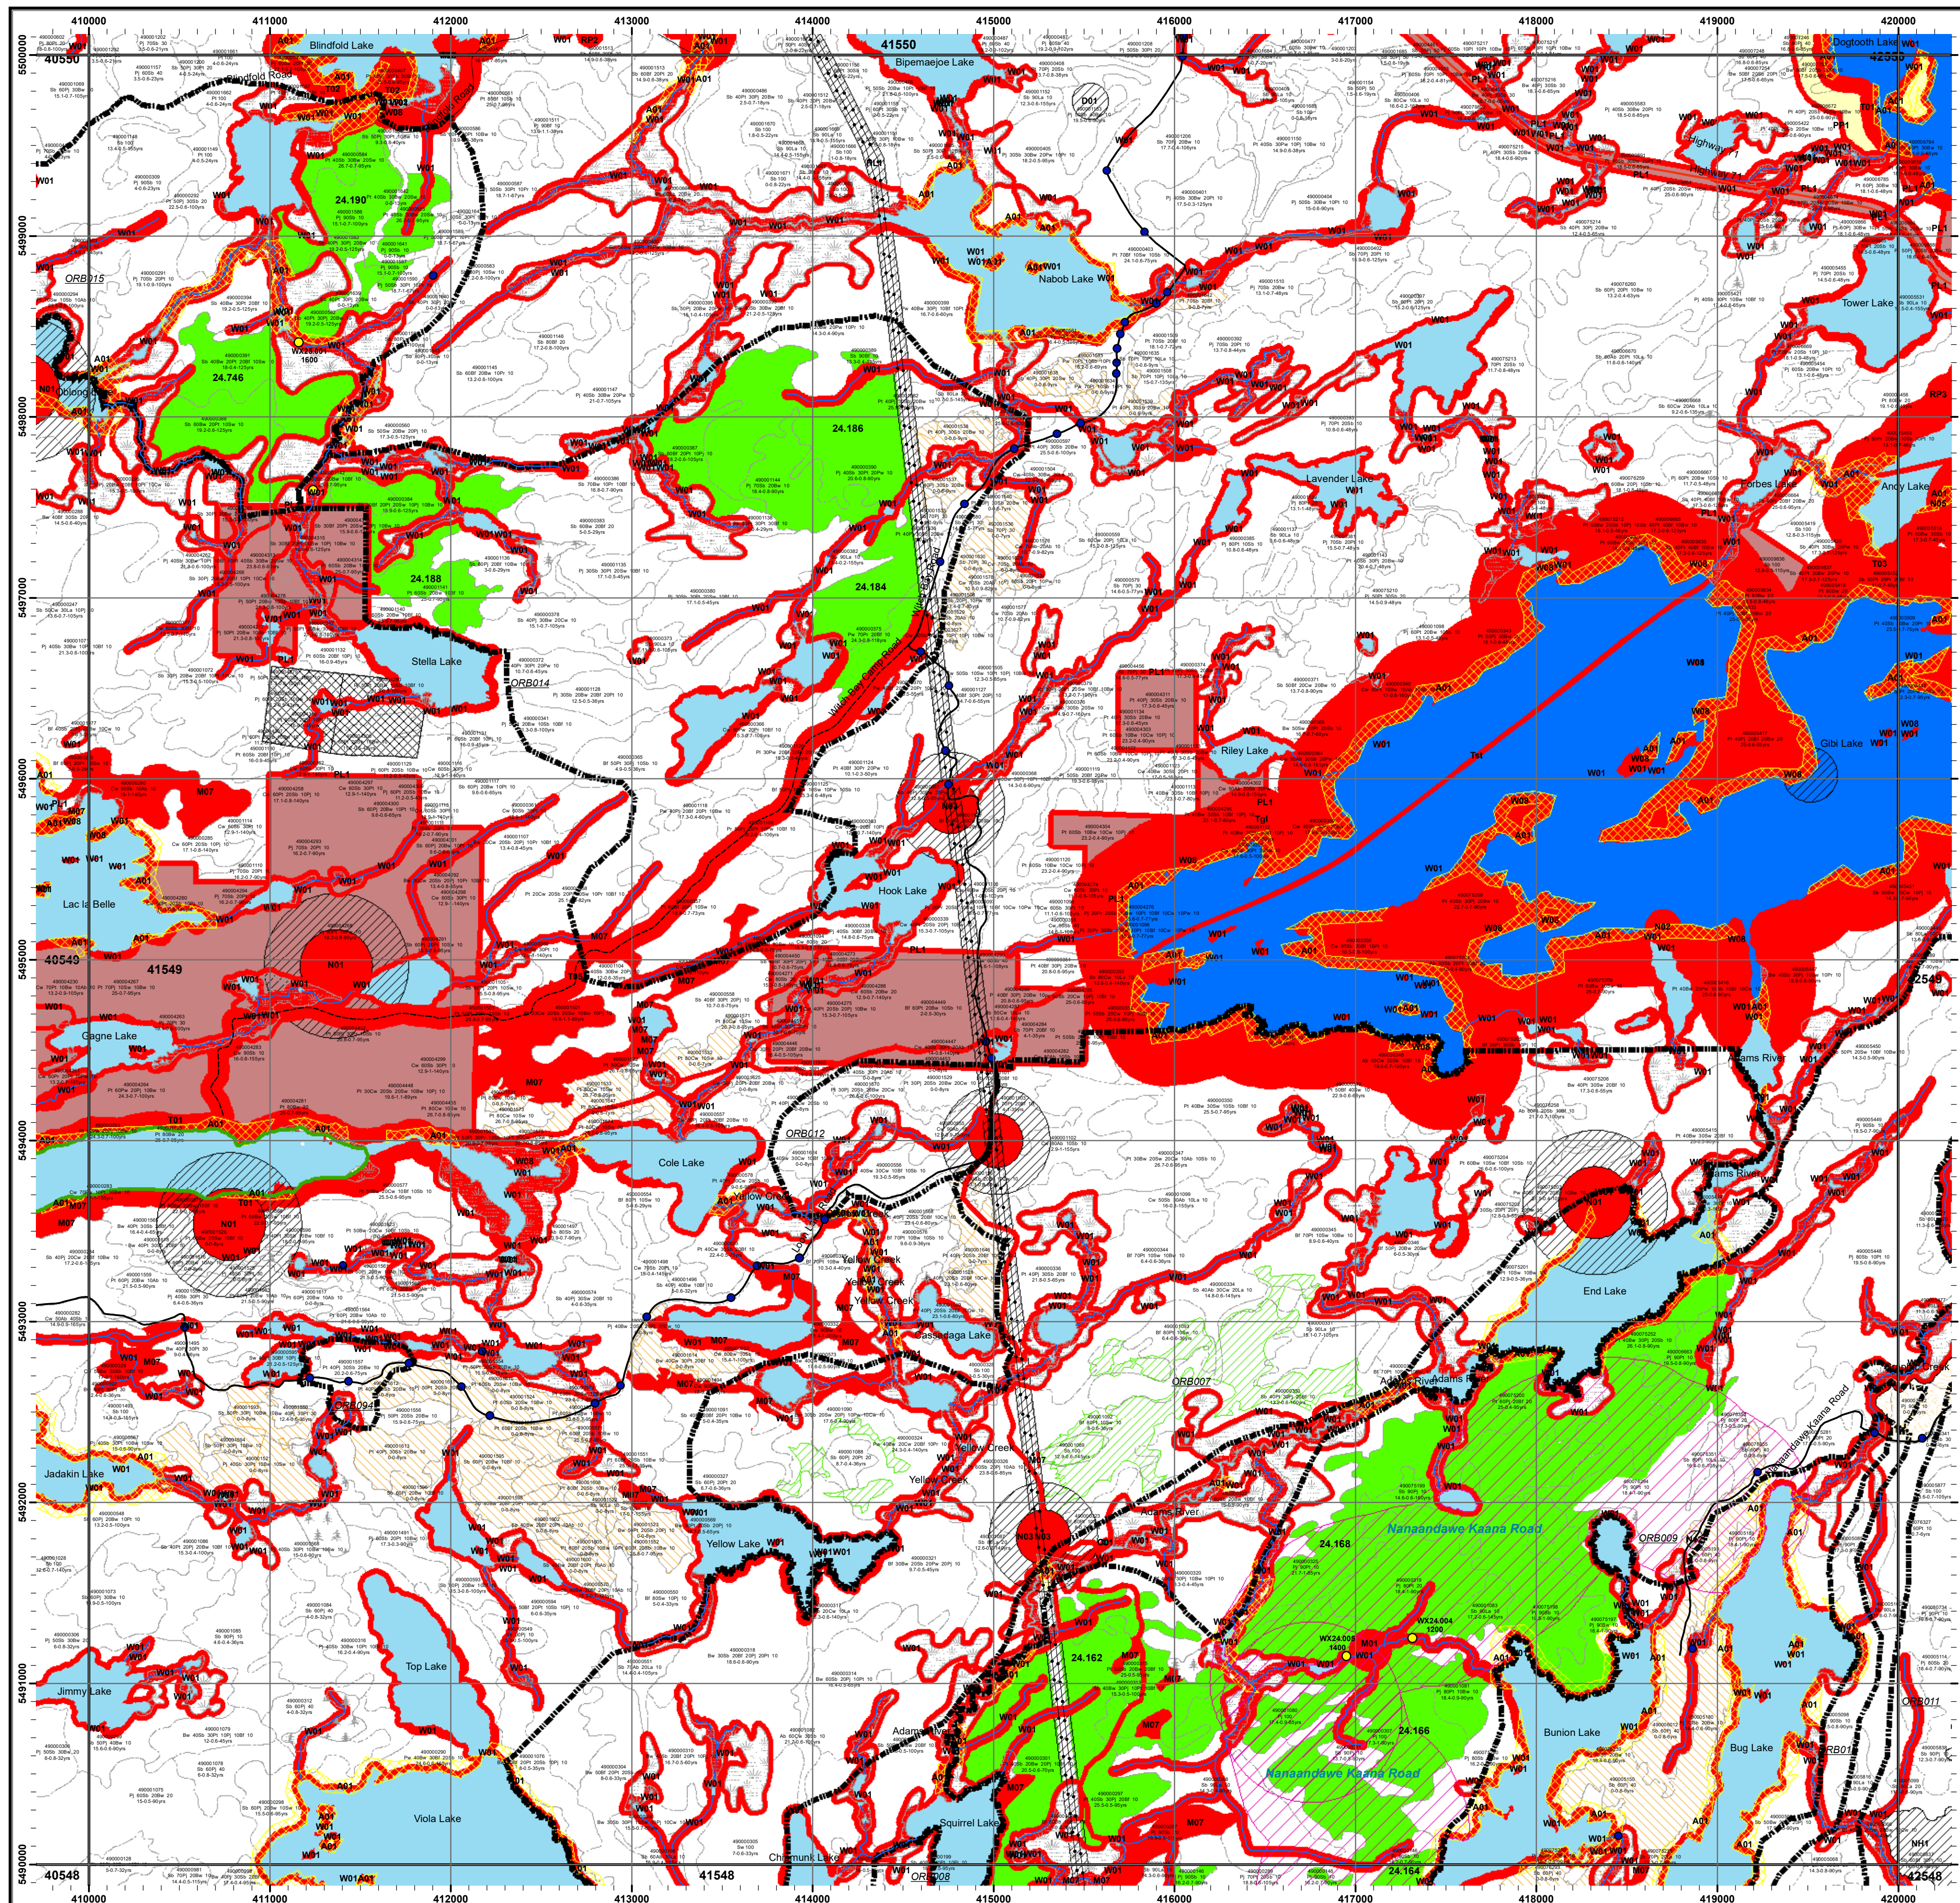

Whiskey Jack Forest 2024 - 2034 Forest Management Plan Annual Work Schedule Operations Map

Year: 2026 - 2027
Mapsheet: 41549

Key Map

Legend

- Access Control
- ▲ Gravel Pits
- Proposed Water Crossing
- ★ Proposed Water Crossing - APA
- Existing Water Crossing
- ⊗ Communities
- Trapper Cabin
- Railway Line
- Highway
- MU490_26SRA
- Primary
- Branch
- Operational
- Permanent Stream
- Intermittent Stream
- Transmission Lines
- Natural Gas Pipeline
- Patent Land
- Low Residual Zone (5ha in 50ha)
- Crown Lease
- First Nation Reserve
- Tourism Establishment
- Parks / Conservation Reserve
- Whiskey Jack Forest
- Mapsheet
- Non SFL Aggregate Permit Areas
- Planned Aggregate Extraction Area
- Stand Boundary
- Treed Muskeg
- Open Muskeg
- Brush / Alder
- Rock
- Cold Water Lake
- Cool Water Lake
- High Potential Cultural Heritage - A01
- Road Corridor
- Operational Road Boundary
- Modified Harvest
- No Cut Reserve
- Scheduled Harvest
- PLANT
- SEED
- Establishment Assessment

NOTES

1:20,000