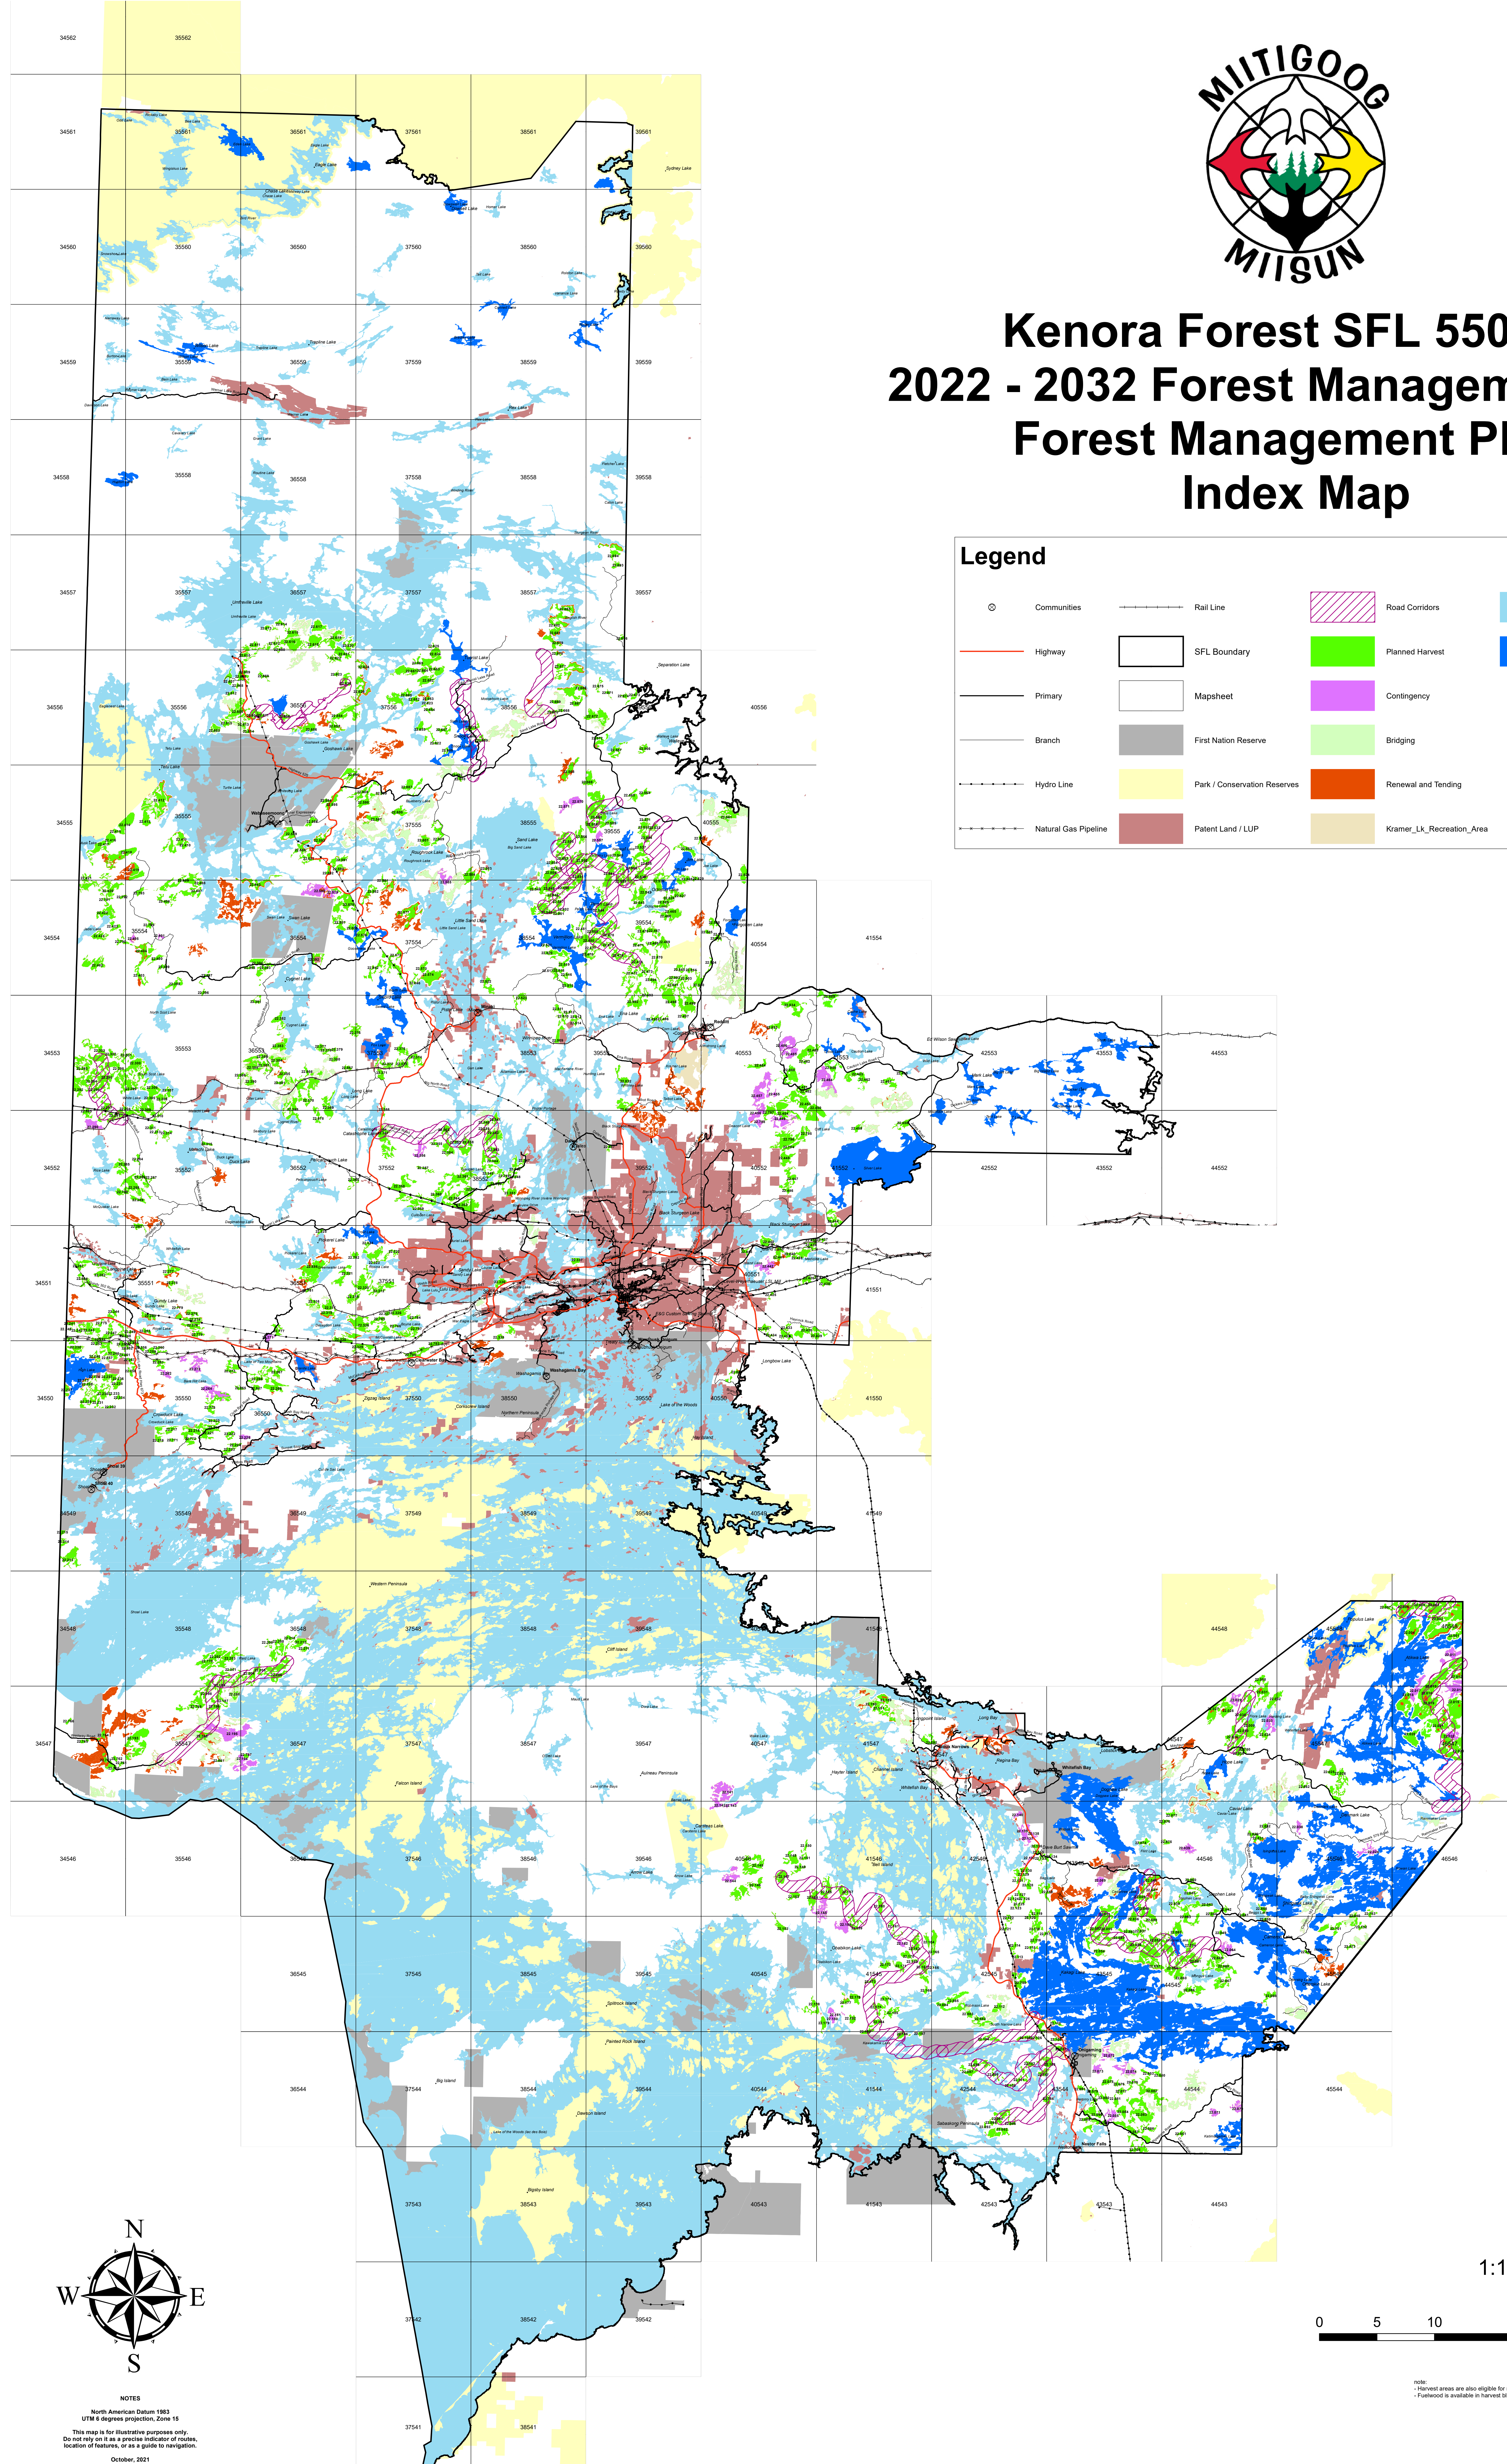

Kenora Forest SFL 550400 2022 - 2032 Forest Management Plan Forest Management Plan Index Map

Legend							
	Communities		Rail Line		Road Corridors		Cool Lakes
	Highway		SFL Boundary		Planned Harvest		Cold Lakes
	Primary		Mapsheet		Contingency		
	Branch		First Nation Reserve		Bridging		
	Hydro Line		Park / Conservation Reserves		Renewal and Tending		
	Natural Gas Pipeline		Patent Land / LUP		Kramer_Lk_Recreation_Area		

1:180,000